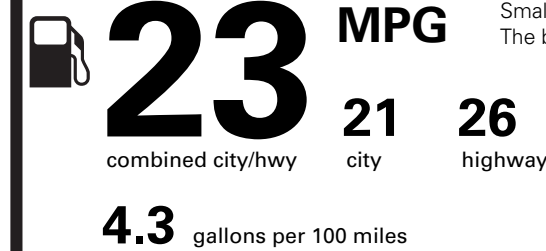

RAMP ONE

RA20

RAMP TWO

RAIL

ITEM #:

22-S001 O/T 2

This label is affixed pursuant to the Federal Automobile Information Disclosure Act. Gasoline, License, and Title Fees, State and Local taxes are not included. Dealer installed options or accessories are not included unless listed above.

EPA DOT Fuel Economy and Environment

Gasoline Vehicle

Fuel Economy

Small SUVs range from 16 to 125 MPG. The best vehicle rates 142 MPGe.

You spend \$1,250

more in fuel costs over 5 years compared to the average new vehicle.